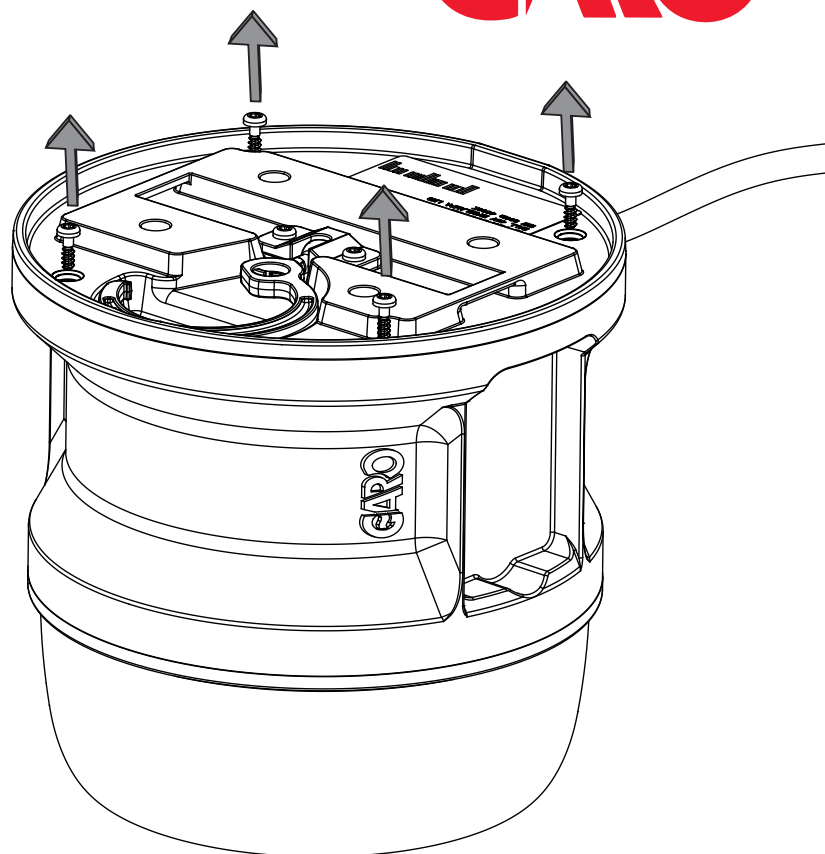

Battery exchange

Reset battery!

1.5Nm±0.1Nm
Bits: Torx T20