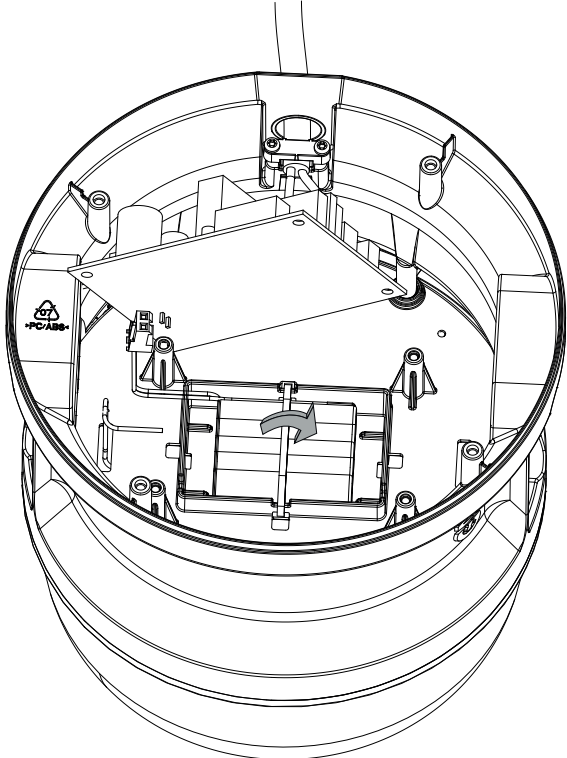

Battery exchange

Reset battery!

1.5Nm±0.1Nm
Bits: Torx T20