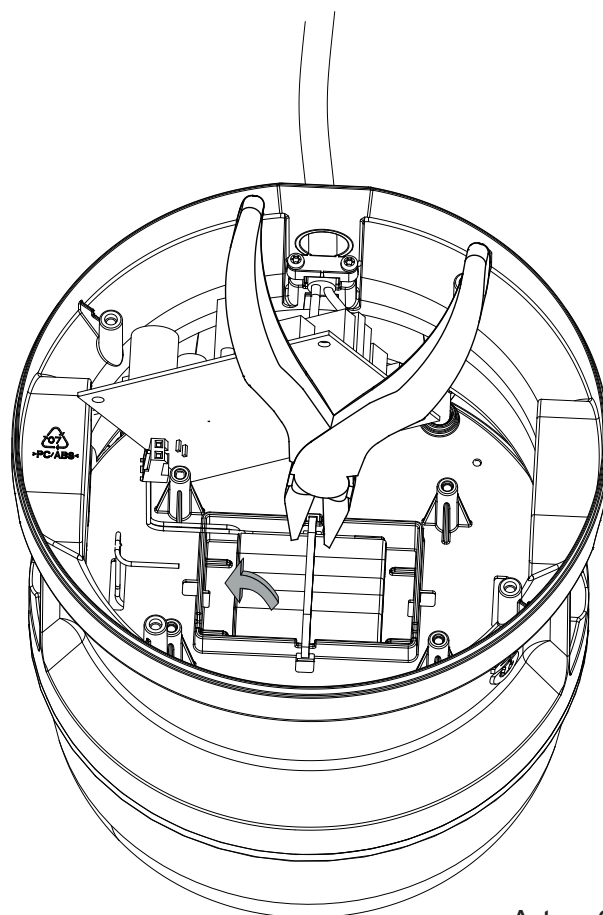

Battery exchange

Reset battery!

1.5Nm±0.1Nm
Bits: Torx T20