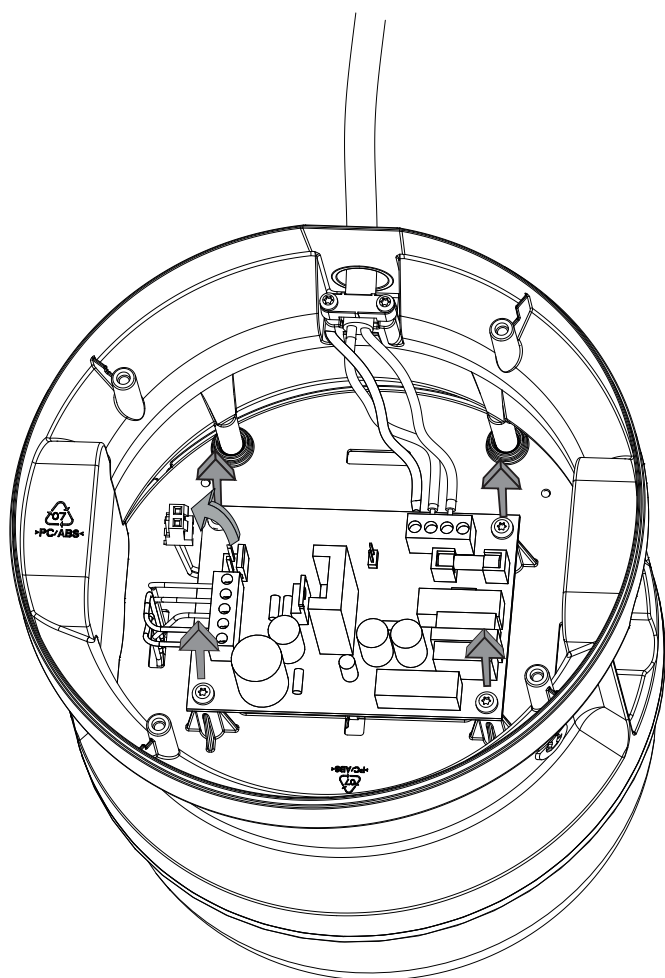

Battery exchange

Reset battery!

1.5Nm±0.1Nm
Bits: Torx T20