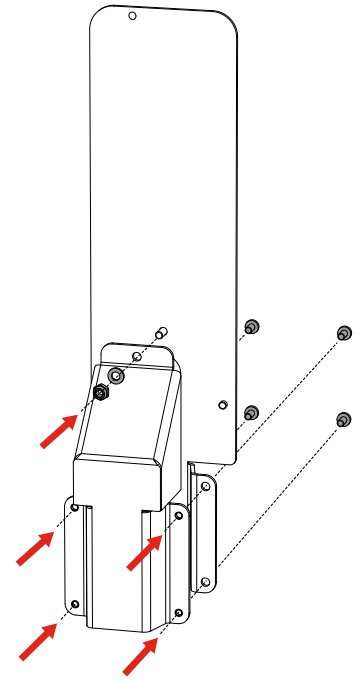

380283

1

7x  
MRT M6x16

3x  
Protection Cover

1x  
Grommet

1x  
Nut M6M

1x  
Washer, flat

2

3

Ø=60 mm

4

5

6

7

8