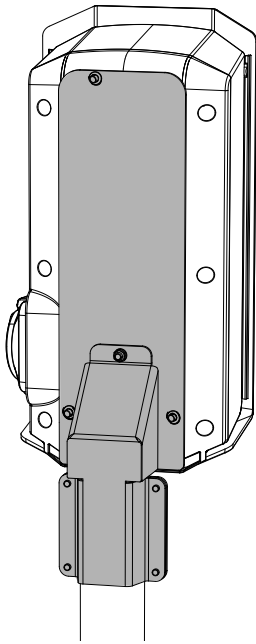

380283

1

7x  
MRT M6x16

3x  
Protection Cover

1x  
Grommet

1x  
Nut M6M

1x  
Washer, flat

2

3

Ø=60 mm

4

5

6

7

8