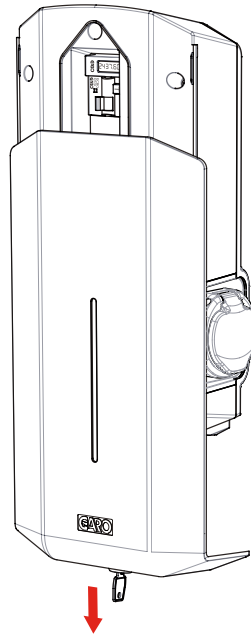

380283

1

7x  
MRT M6x16

3x  
Protection Cover

1x  
Grommet

1x  
Nut M6M

1x  
Washer, flat

2

3

Ø=60 mm

4

5

6

7

8